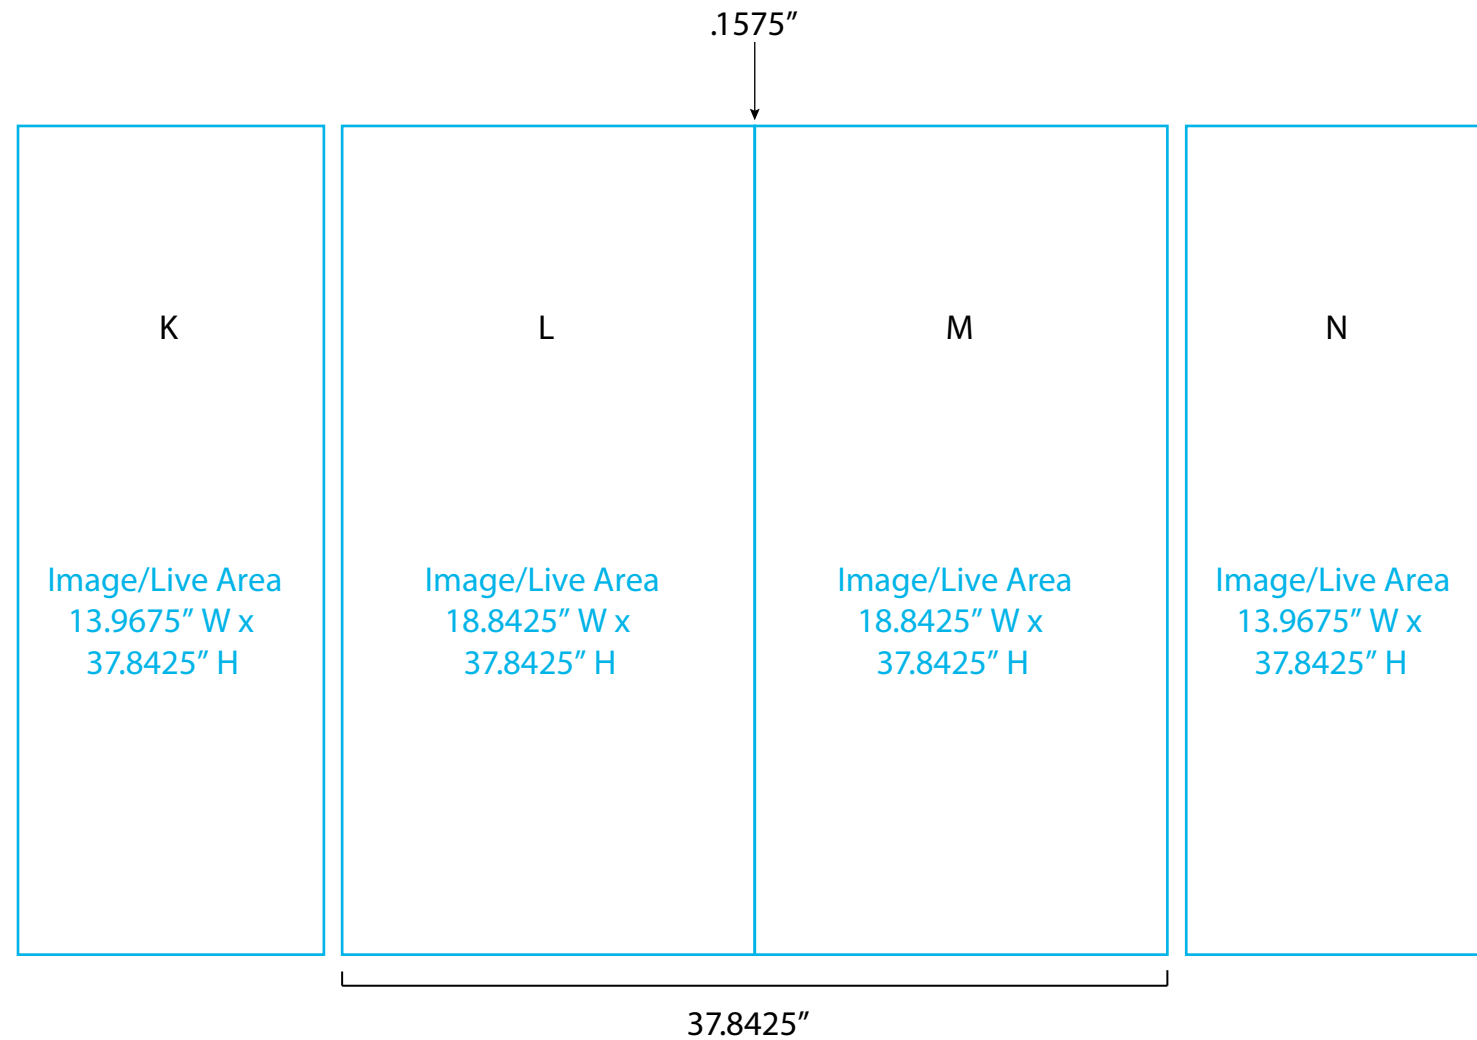

Graphic Template
10 x 20 Inline Exhibit
SEG Graphics,

NOTE: All Raster Art (jpg, tiff,psd, png, etc.) must be at least 100 dpi at print size.

Graphic Template
10 x 20 Inline Exhibit
GOD-1558 Reception Counter
SEG Version

NOTE:
1/2" of graphic perimeter
is hidden by extrusion

NOTE: All Raster Art (jpg, tiff,psd, png, etc.) must be at least 100 dpi at print size.

Graphic Template
10 x 20 Inline Exhibit
GOD-1558 Reception Counter
Sintra Version

NOTE:
1/2" of graphic perimeter
is hidden by extrusion

NOTE: All Raster Art (jpg, tiff,psd, png, etc.) must be at least 100 dpi at print size.