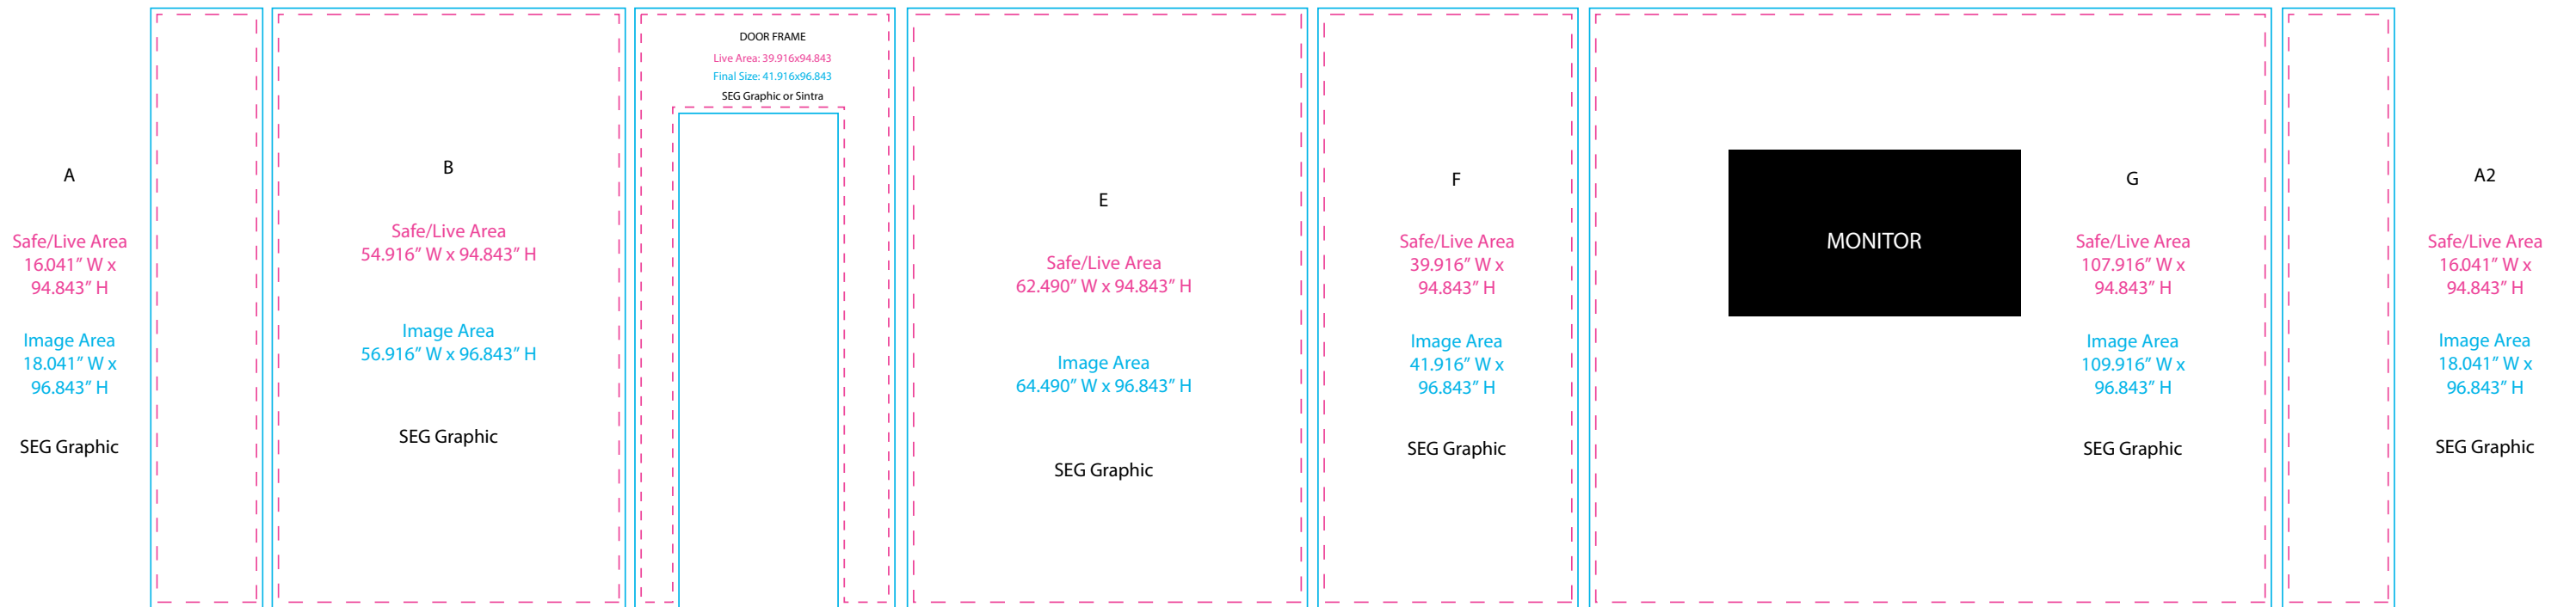

Graphic Template
10 x 20 Inline Exhibit
SEG Graphics,

NOTE: All Raster Art (jpg, tiff,psd, png, etc.) must be at least 100 dpi at print size.

Graphic Template
10 x 20 Inline Exhibit
GOD-1558 Reception Counter
SEG Version

NOTE:
1/2" of graphic perimeter
is hidden by extrusion

NOTE: All Raster Art (jpg, tiff,psd, png, etc.) must be at least 100 dpi at print size.

Graphic Template
10 x 20 Inline Exhibit
GOD-1558 Reception Counter
Sintra Version

NOTE:
1/2" of graphic perimeter
is hidden by extrusion

NOTE: All Raster Art (jpg, tiff,psd, png, etc.) must be at least 100 dpi at print size.