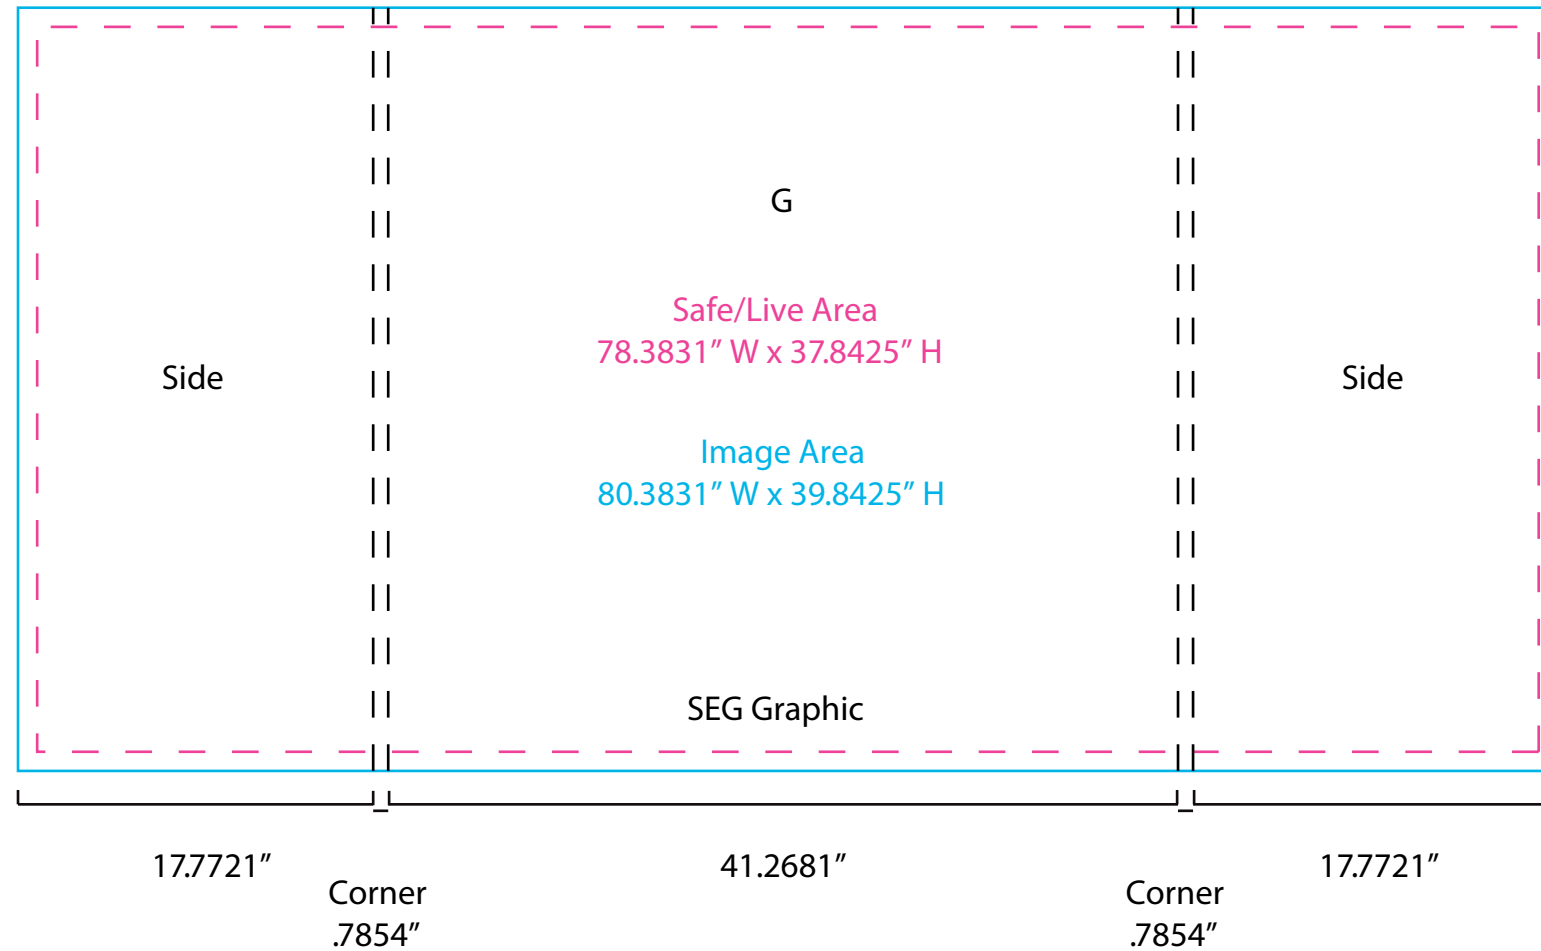

Graphic Template
10 x 20 Inline Exhibit
SEG Graphics,

NOTE: All Raster Art (jpg, tiff,psd, png, etc.) must be at least 100 dpi at print size.

Graphic Template
10 x 20 Inline Exhibit
GOD-1558 Reception Counter
SEG Version

NOTE:
1/2" of graphic perimeter
is hidden by extrusion

NOTE: All Raster Art (jpg, tiff,psd, png, etc.) must be at least 100 dpi at print size.

Graphic Template
10 x 20 Inline Exhibit
GOD-1558 Reception Counter
Sintra Version

NOTE:
1/2" of graphic perimeter
is hidden by extrusion

NOTE: All Raster Art (jpg, tiff,psd, png, etc.) must be at least 100 dpi at print size.